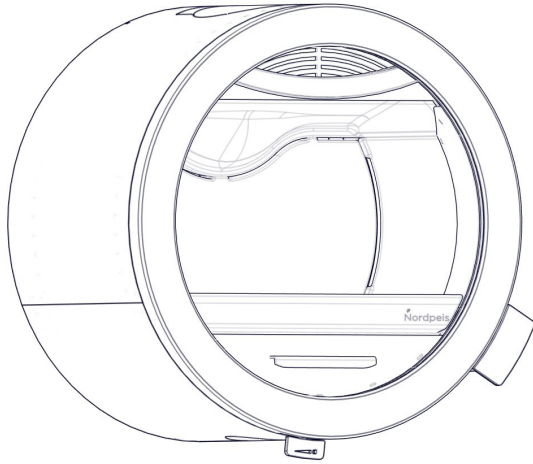

## Me Bench

---

Art.no: SA-ME000-D10

Last updated: 19.06.2018

Test Report No: RRF 40 17 4683, NS 17 4683

**FIG 1**

**Me Bench = mm / air / chimney**

**Manual for ME**