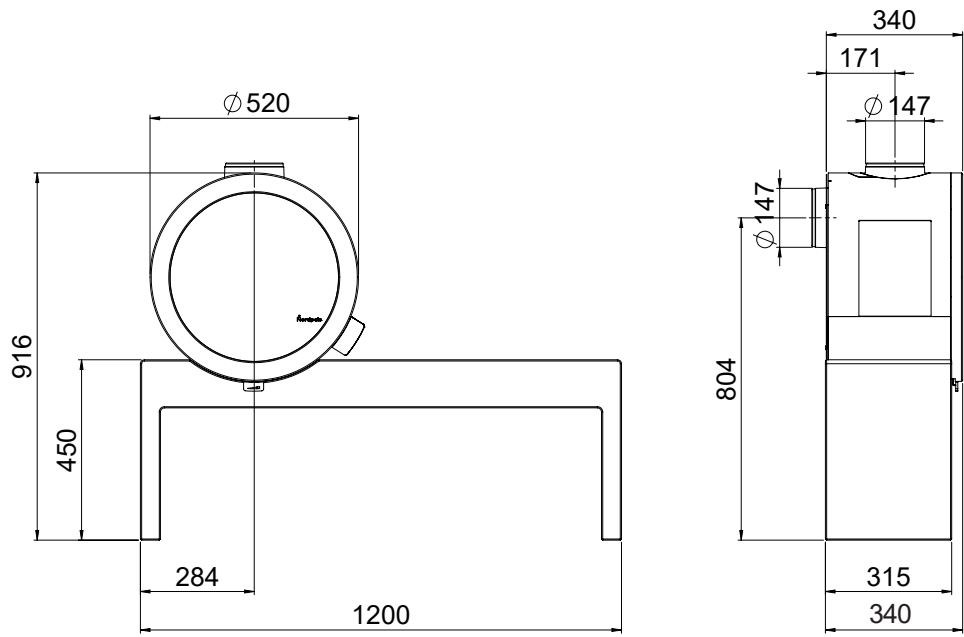

## Me Bench

---

Art.no: SA-ME000-D10

Last updated: 19.06.2018

Test Report No: RRF 40 17 4683, NS 17 4683

**FIG 1**

**Me Bench = mm / air / chimney**

**Manual for ME**