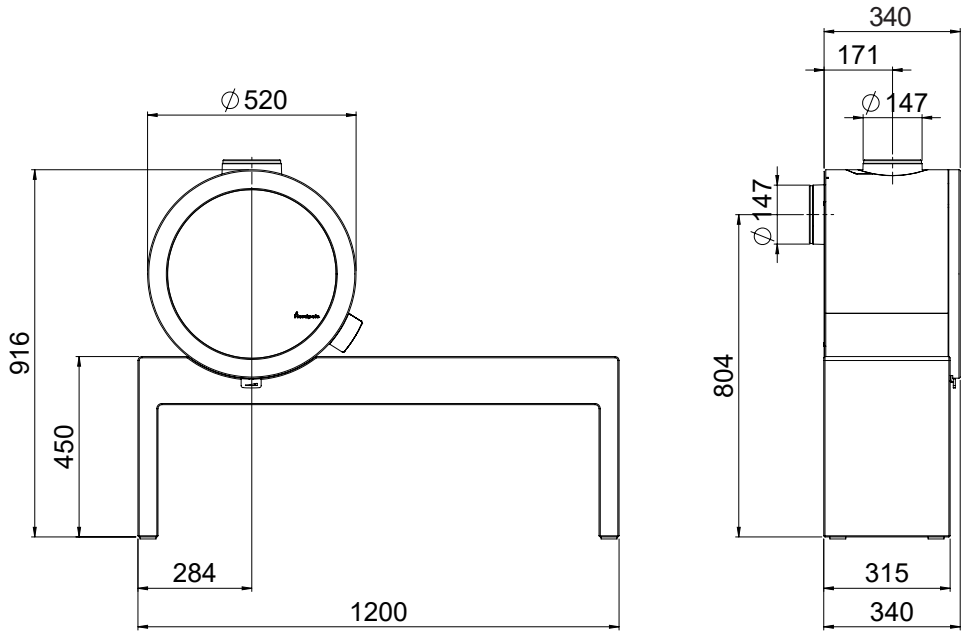

## Me Bench

---

Art.no: SA-ME000-D10

Last updated: 19.06.2018

Test Report No: RRF 40 17 4683, NS 17 4683

**FIG 1**

**Me Bench = mm / air / chimney**

**Manual for ME**