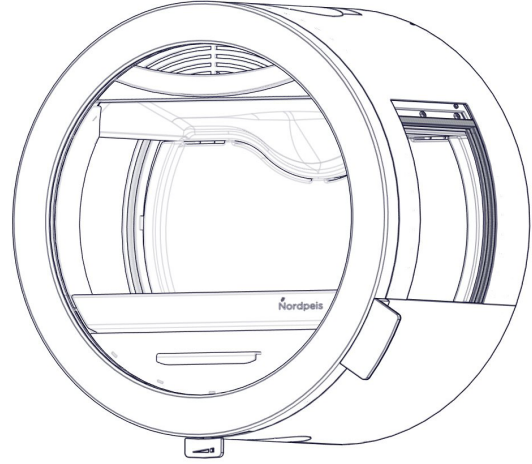

## Me Bench

---

Art.no: SA-ME000-D10

Last updated: 19.06.2018

Test Report No: RRF 40 17 4683, NS 17 4683

**FIG 1**

**Me Bench = mm / air / chimney**

**Manual for ME**