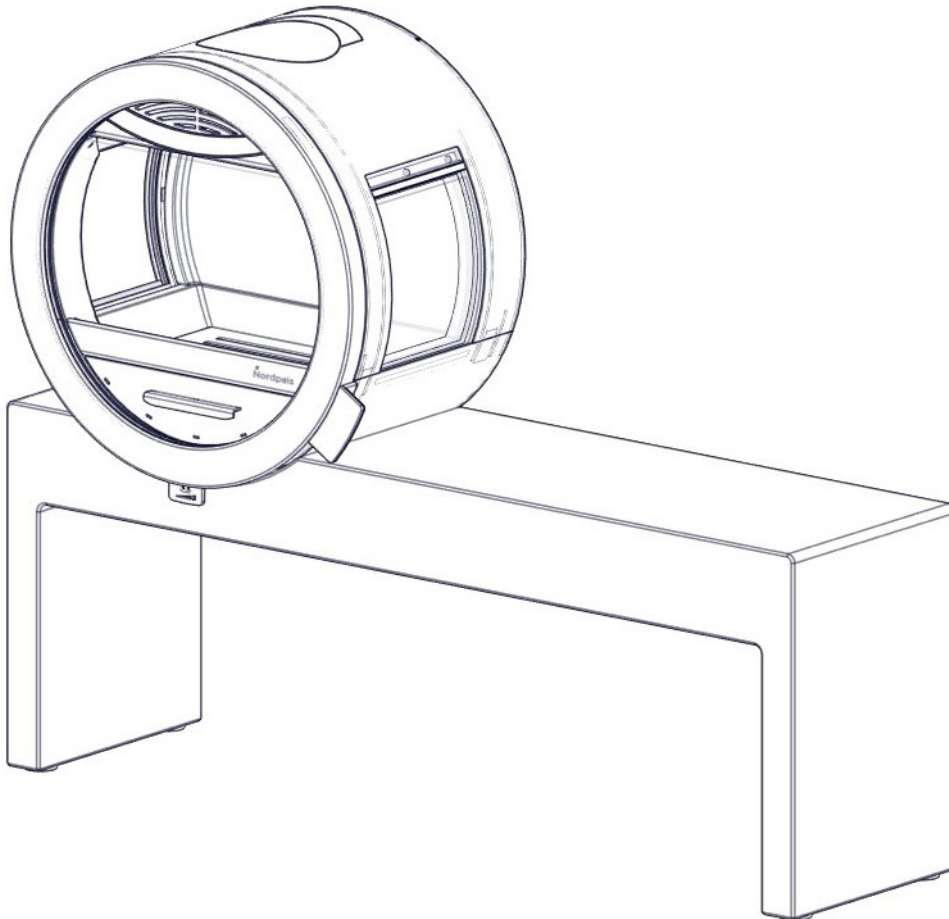

- Ⓝ Monterings og bruksanvisning
- Ⓢ Installations och bruksanvisning
- ⓖ Installation and user manual
- ⓕ Asennus ja käyttöohje
- Ⓣ Installations und Benutzerhandbuch
- ⓕ Manuel d'installation et d'utilisation

Me Bench

Art.no: SA-ME000-D10

Last updated: 19.06.2018

Test Report No: RRF 40 17 4683, NS 17 4683